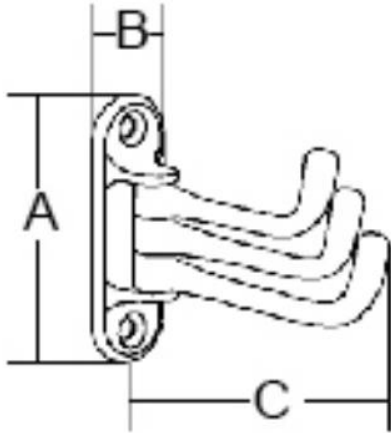

## GM-SCH Stainless Steel 316 Swivel Coat Hook

### Features

- Fits easily in tight corners and folds flat when not in use
- Screw size #10

### Material

- Stainless steel 316

Part No.	A	B	C
GM-SCH-J711538	75	25	106